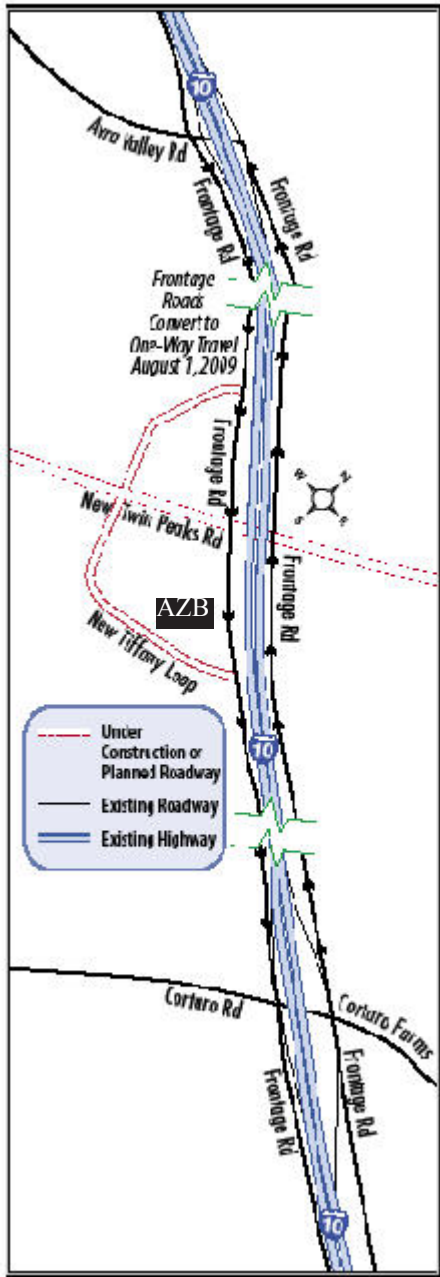

NEW DIRECTIONS TO AZ BLOCK 2000 AFTER AUGUST 1, 2009

East bound I-10 Frontage road will be one-way east-bound from Avra Valley to Cortaro road at the completion the new Twin Peaks interchange.

August - Mid September

Headed north on I-10 from Tucson:
Exit at Avra Valley. Take the eastbound frontage road to AZ Block. Frontage Rd. is 2nd left after passing under I-10.

Headed south on I-10 toward Tucson:
Exit at Avra Valley and take eastbound frontage road to AZ Block. At exit take right and immediate left to Frontage.

Mid September - COMPLETION

Only exit off I-10 for AZ Block will be Avra Valley Rd. Take the eastbound frontage road to the Tiffany Loop by-pass and enter AZ Block from the rear.