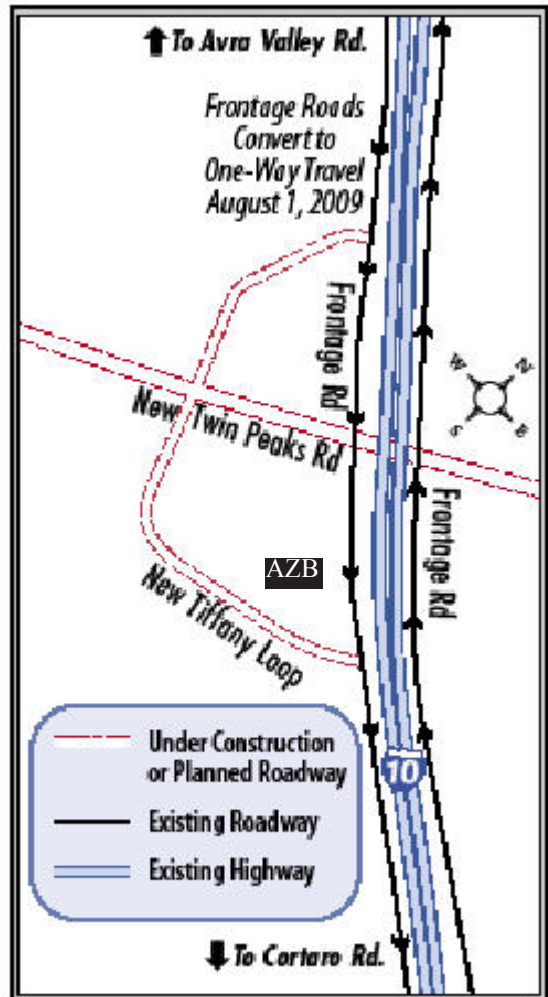

NEW DIRECTIONS TO AZ BLOCK 2000 AFTER AUGUST 1, 2009

East bound I-10 Frontage road will be one-way east-bound from Avra Valley to Cortaro road at the completion the new Twin Peaks interchange.

August - Mid September

Headed north on I-10 from Tucson:
Exit at Avra Valley. Take the eastbound frontage road to AZ Block. Frontage Rd. is 2nd left after passing under I-10.

Headed south on I-10 toward Tucson:
Exit at Avra Valley and take eastbound frontage road to AZ Block. At exit take right and immediate left to Frontage.

Mid September - COMPLETION

Only exit off I-10 for AZ Block will be Avra Valley Rd. Take the eastbound frontage road to the Tiffany Loop by-pass and enter AZ Block from the rear.