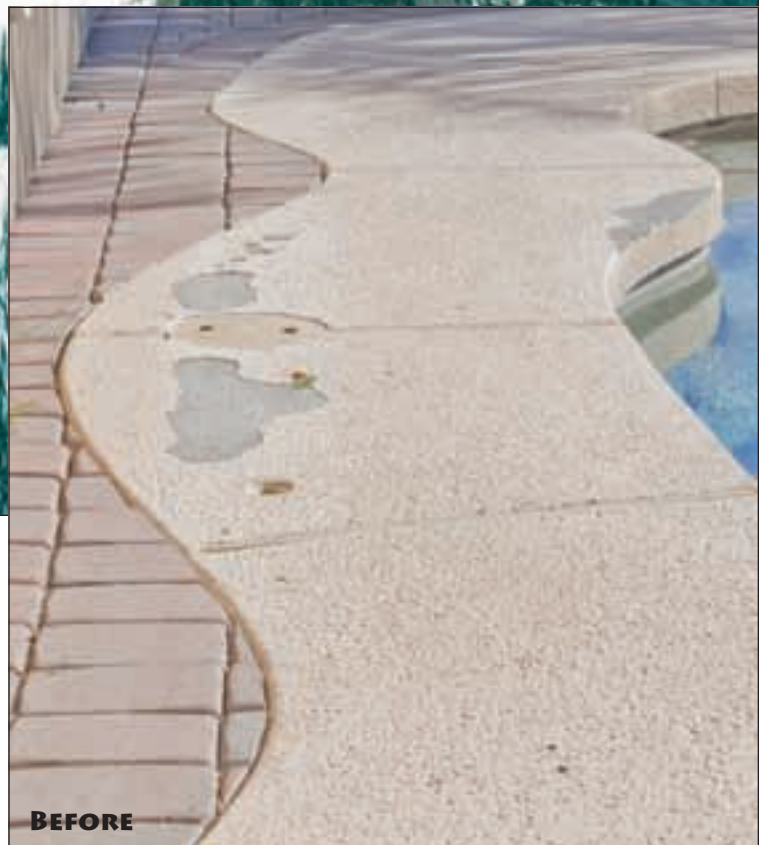

Introducing the perfect product line for renovating your hardscape

THIN LINE COLLECTION

AFTER

BEFORE

NAMES YOU CAN TRUST
WWW.AZBLOCK2000.COM

Breathe new life into your tired backyard and create an oasis that invites you home.

AZ Block 2000's Thin Line Collection is your solution. This versatile collection installs over existing hardscape and cool deck, making it the ideal choice for renovation.

- Easier installation saves time and money, with less mess.
- Proper base preparation allows you to transition from overlay to fresh installation, expanding your living space.
- Available in three sizes for design flexibility.
- Our coping unit creates a custom finish look.
- Our all-new radiant colors significantly reduce surface temperatures, giving you the advantage of cool deck without sacrificing aesthetics.

RADIANT COLORS, COOL SURFACES

NAVAJO

MESA

SANDSTONE

SOUTHWEST FAVORITES

PIMA

CATALINA

Actual colors may vary from printed reproduction.